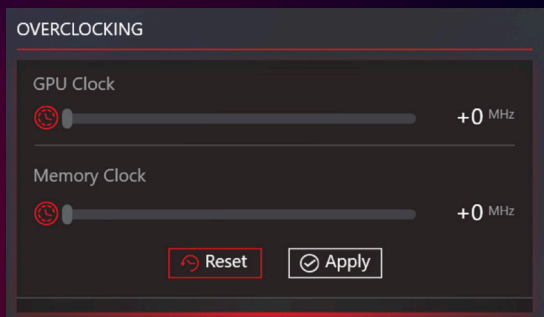

PNY

XLR8
GAMING

VELOCITY-X

UNLOCK YOUR TRUE POTENTIAL

Take your gaming to the next level with PNY's VelocityX Overclocking Software. Now, more than ever before, you have the power to take control of your PNY graphics card and maximize its performance. VelocityX leverages NVIDIA GPU Boost Technology to monitor clock, temperature, speed, and more, ensuring that your graphics card is always running at optimum level. What's more, VelocityX also allows exciting new levels of customization, so you can be sure you're always getting the most out of your gaming experience.

REAL-TIME MONITORING

PNY's VelocityX Overclocking Software allows you to monitor critical stats, like Core Clock, Memory Clock, Core Temperature, Fan Speed, GPU Clock, GPU Loading, and Memory Loading in real time, generating invaluable intel that you can leverage to further fine-tune and customize your settings to master your system and take your gaming to the next level.

CUSTOM OVERCLOCKING

Take control of your gaming experience with VelocityX's Overclocker. With gaming, even the smallest details make all the difference. VelocityX was designed to give you that extra edge by giving you the power to customize GPU Core Clock and Memory Clock. VelocityX's customization features let you find the perfect balance of performance and efficiency for every application.