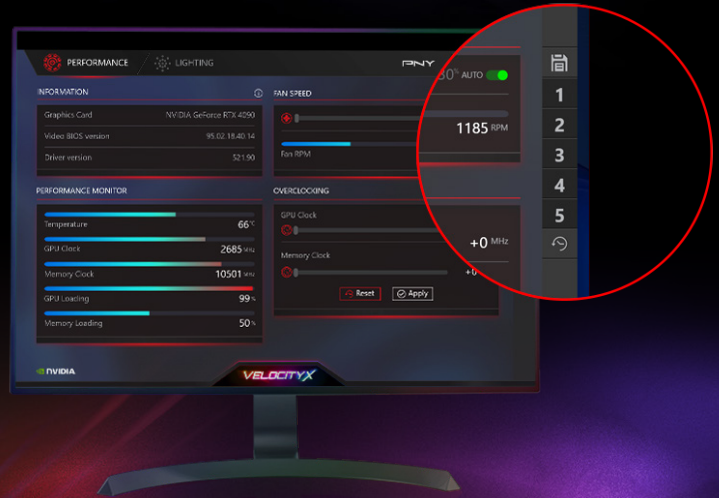

REAL-TIME MONITORING

PNY's VelocityX Overclocking Software allows you to monitor critical stats, like Core Clock, Memory Clock, Core Temperature, Fan Speed, GPU Clock, GPU Loading, and Memory Loading in real time, generating invaluable intel that you can leverage to further fine-tune and customize your settings to master your system and take your gaming to the next level.

PNY

XLR8
GAMING

VELOCITY-X

TOTAL FAN CONTROL

Temperature management is crucial for graphics card performance. VelocityX's Fan Control lets you fully customize a predefined fan speed curve, enabling you to find the perfect balance between performance and temperature when overclocking your PNY graphics card. It's time to unleash the true potential of your graphics card and achieve the optimal gaming experience.

MULTIPLE USER PROFILES

Have you isolated the perfect balance of performance and efficiency for your PNY graphics card, or do you want to save different sets of custom settings for future use, for different applications? VelocityX allows you to save up to five custom profiles that you can revisit at any time, without the frustration of trying to duplicate that perfect combination of customization.