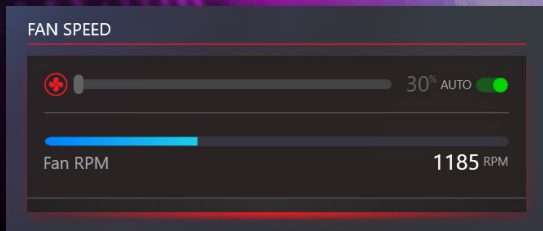

PNY

XLR8
GAMING

VELOCITY-X

TOTAL FAN CONTROL

Temperature management is crucial for graphics card performance. VelocityX's Fan Control lets you fully customize a predefined fan speed curve, enabling you to find the perfect balance between performance and temperature when overclocking your PNY graphics card. It's time to unleash the true potential of your graphics card and achieve the optimal gaming experience.

MULTIPLE USER PROFILES

Have you isolated the perfect balance of performance and efficiency for your PNY graphics card, or do you want to save different sets of custom settings for future use, for different applications? VelocityX allows you to save up to five custom profiles that you can revisit at any time, without the frustration of trying to duplicate that perfect combination of customization.